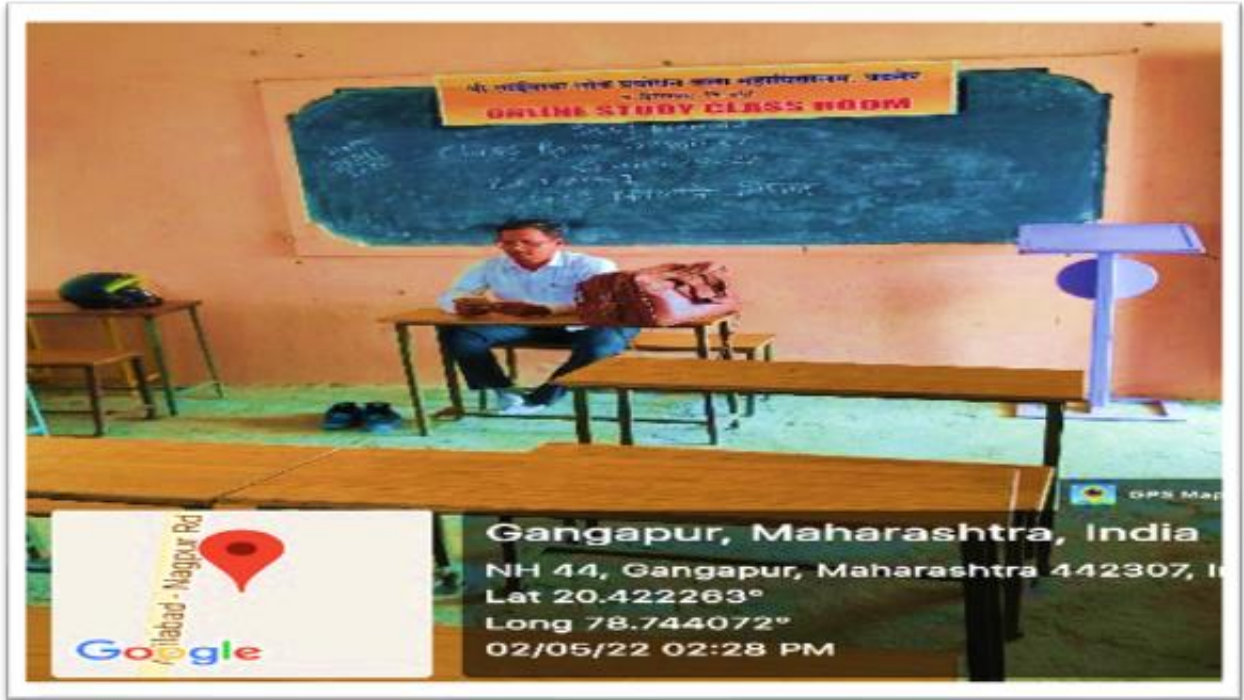

SHRI SAIBABA LOK PRABODHAN ARTS COLLEGE WADNER, TA- HINGANGHAT, DIST- WARDHA

PRINCIPAL CABIN/OFFICE

CCTV MONITOR

SHRI SAIBABA LOK PRABODHN ARTS COLEGE WADNER, TA- HINGANGHAT, DIST- WARDHA

ADMINISTRATIVE OFFICE

IQAC OFFICE

**SAIBABA LOK PRABODHAN ARTS COLLEGE , WADNER
TA- HINGANGHAT , DIST- WARDHA**

List of Class Rooms

CLASS ROOM – 01

CLASS ROOM – 02

CLASS ROOM NO. 03

CLASS ROOM NO. 04

CLASS ROOM NO. 05